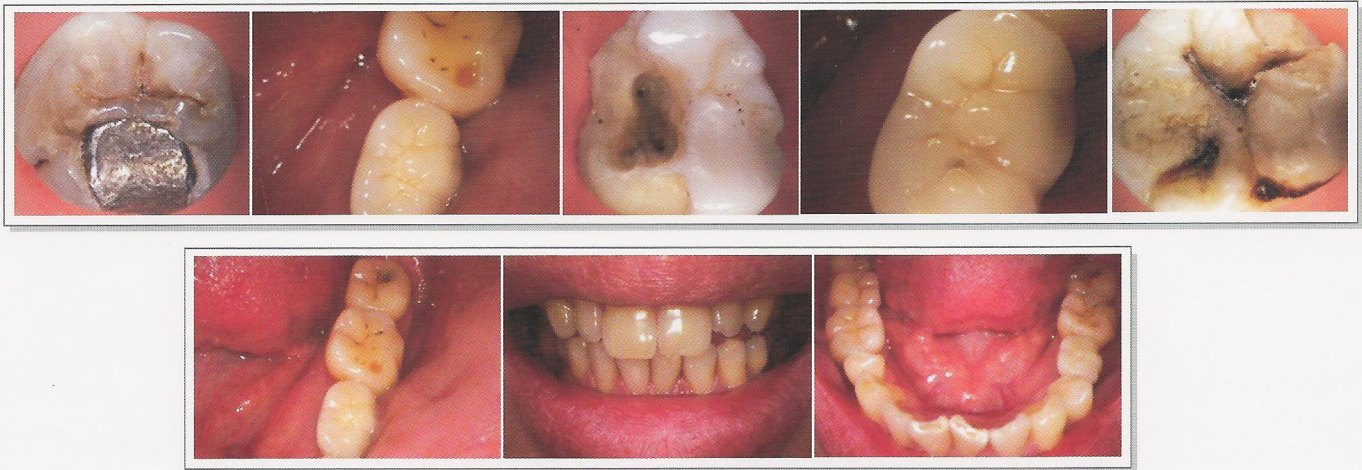

Image Sample